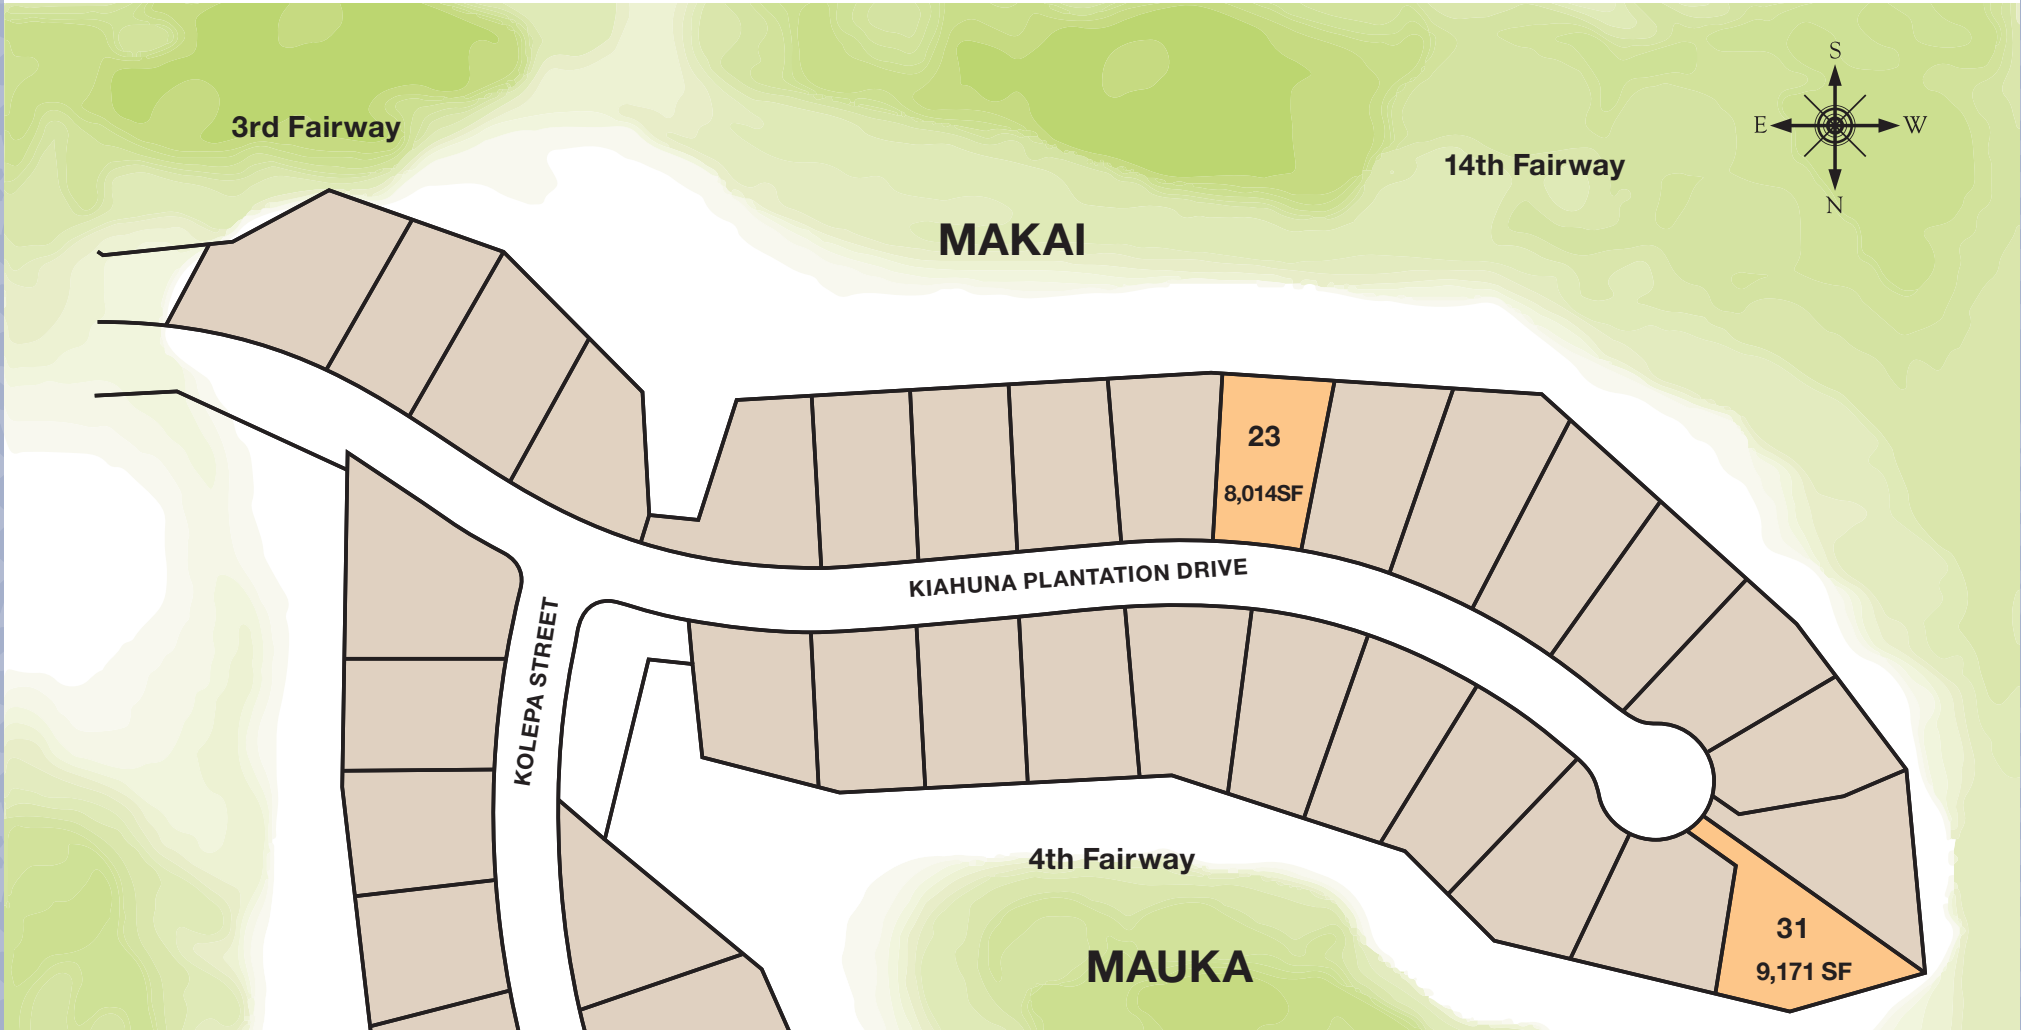

Wai'nani
KAUAI

SITE PLAN

Oceanfront

Sotheby's
INTERNATIONAL REALTY

808.826.4567 | info@WainaniKauai.com | WainaniKauai.com